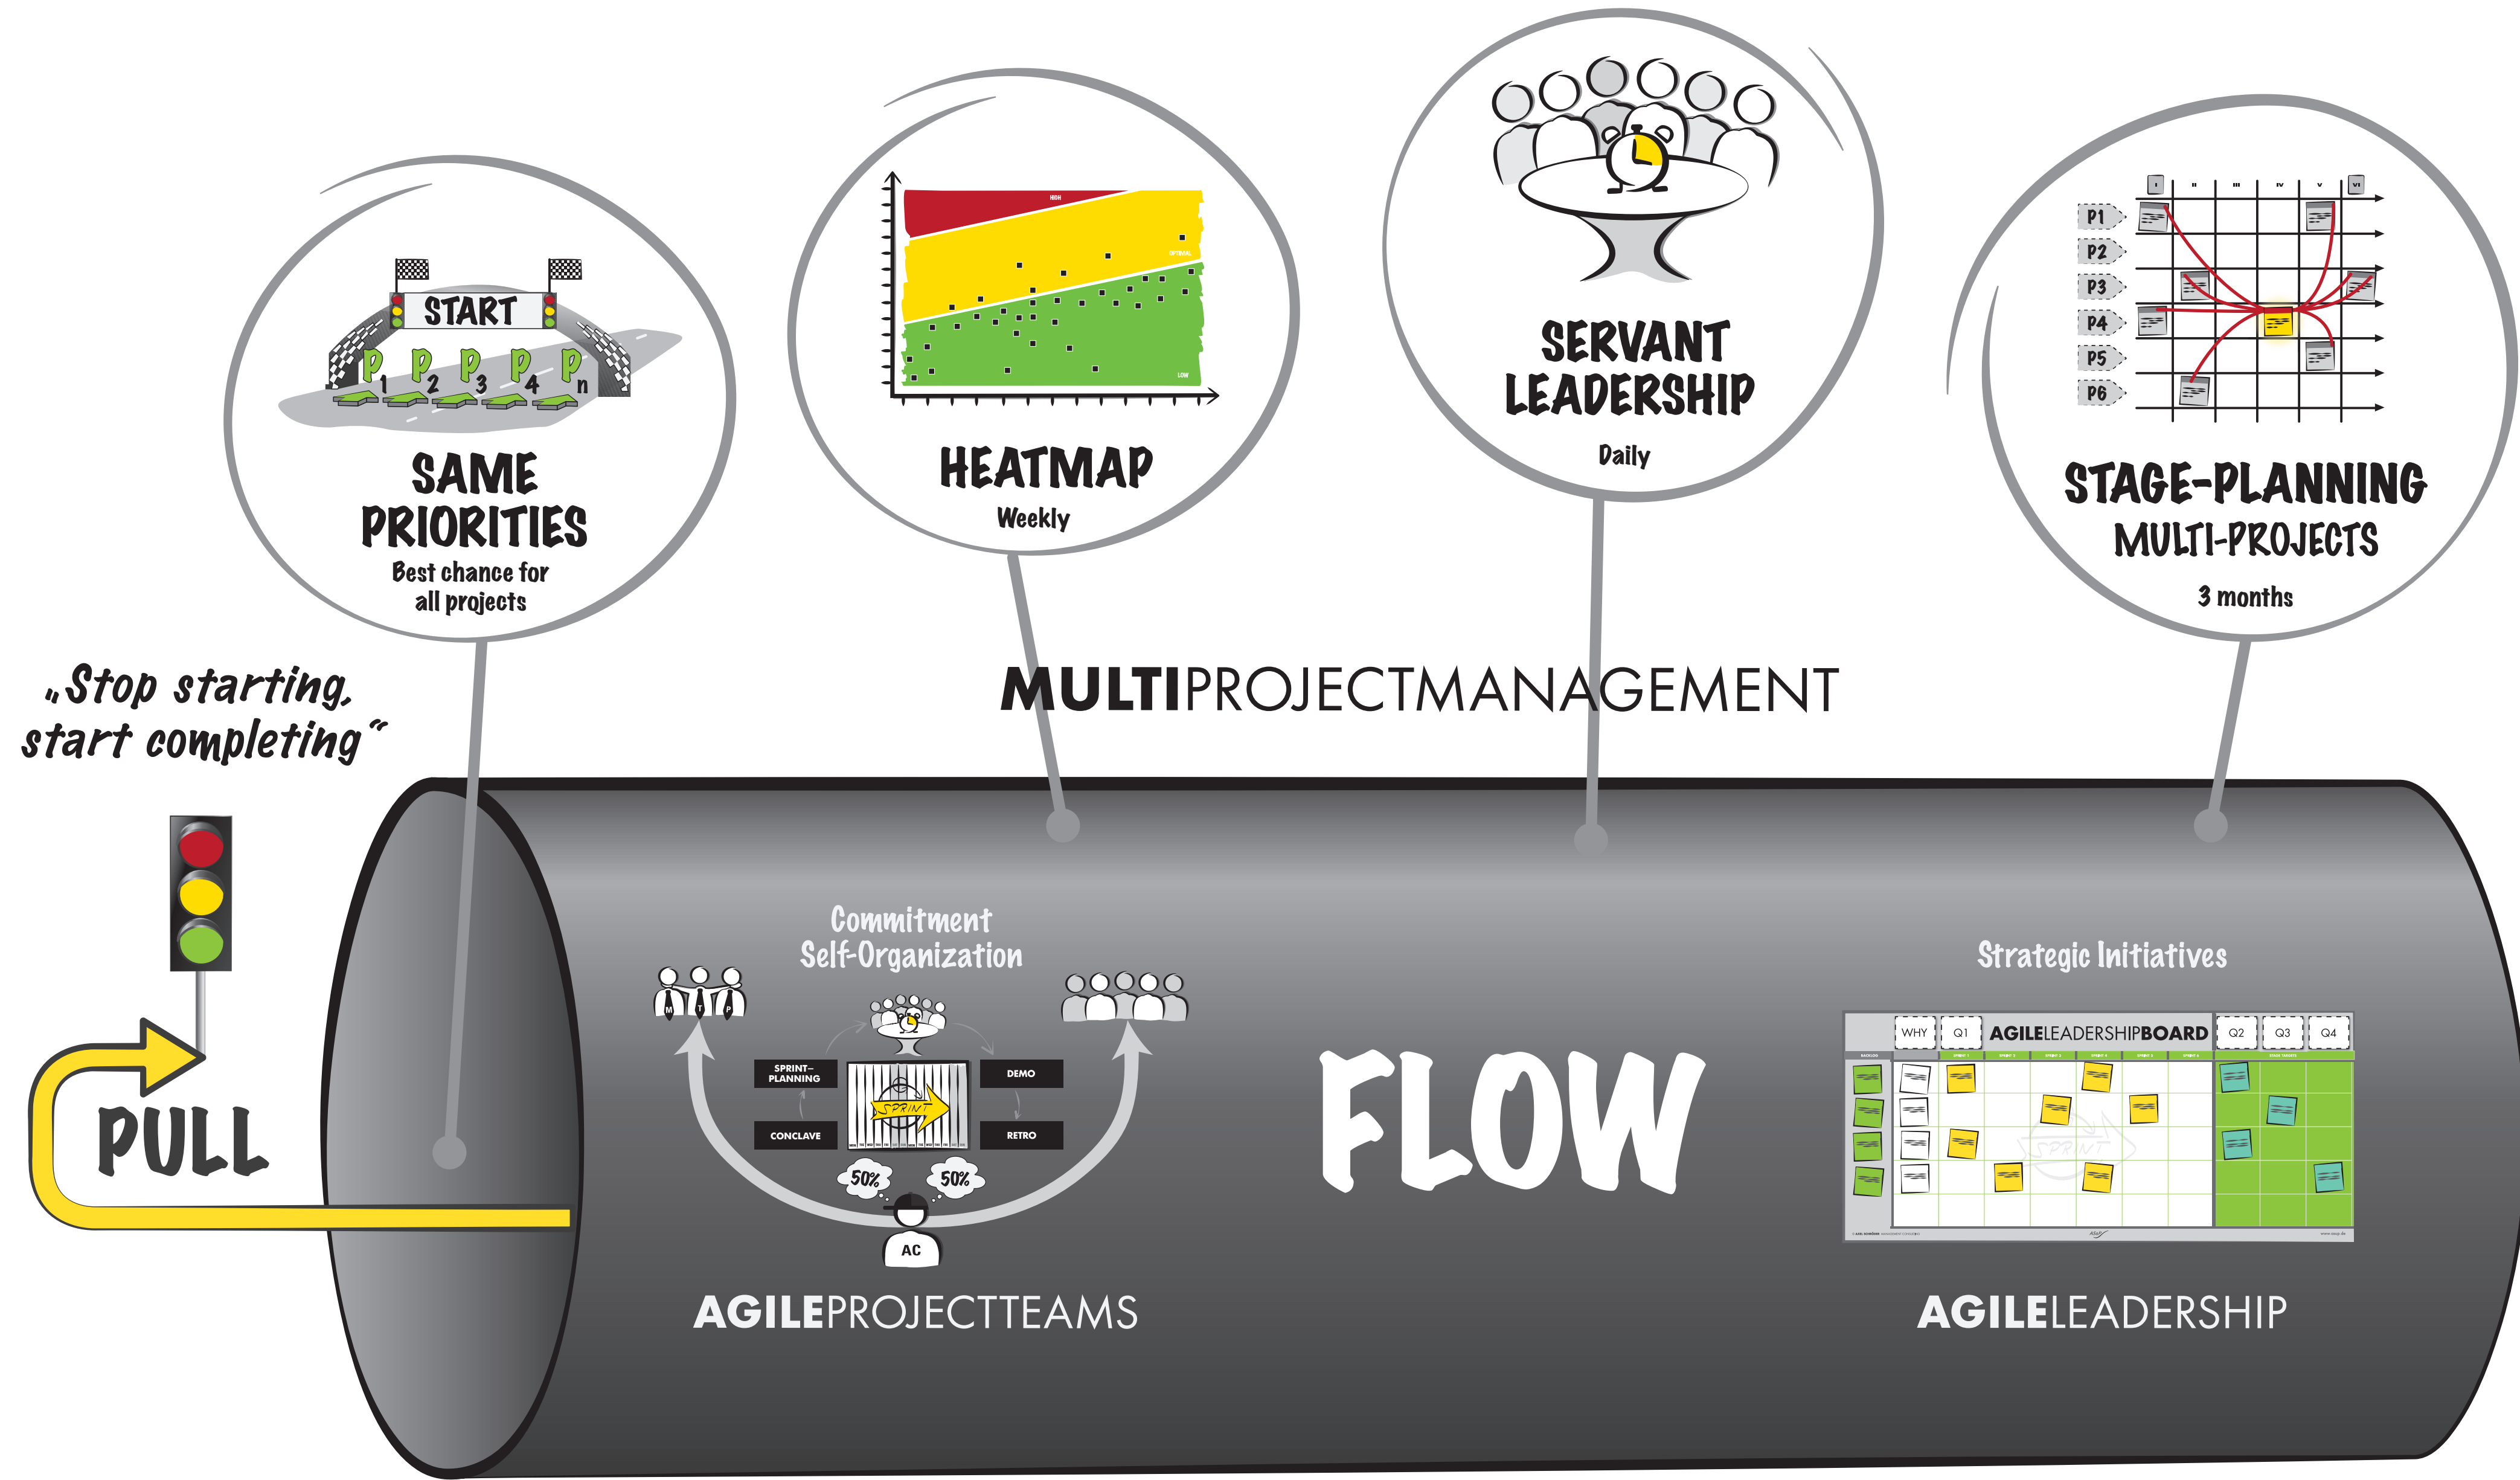

AGILE PIPELINE MANAGEMENT

SINGLE PROJECT MANAGEMENT

PEP → Projectplan → Stage → Sprint

STAGE PLAN SINGLE-PROJECT

3 months

SPRINT PLANNING

2 weeks