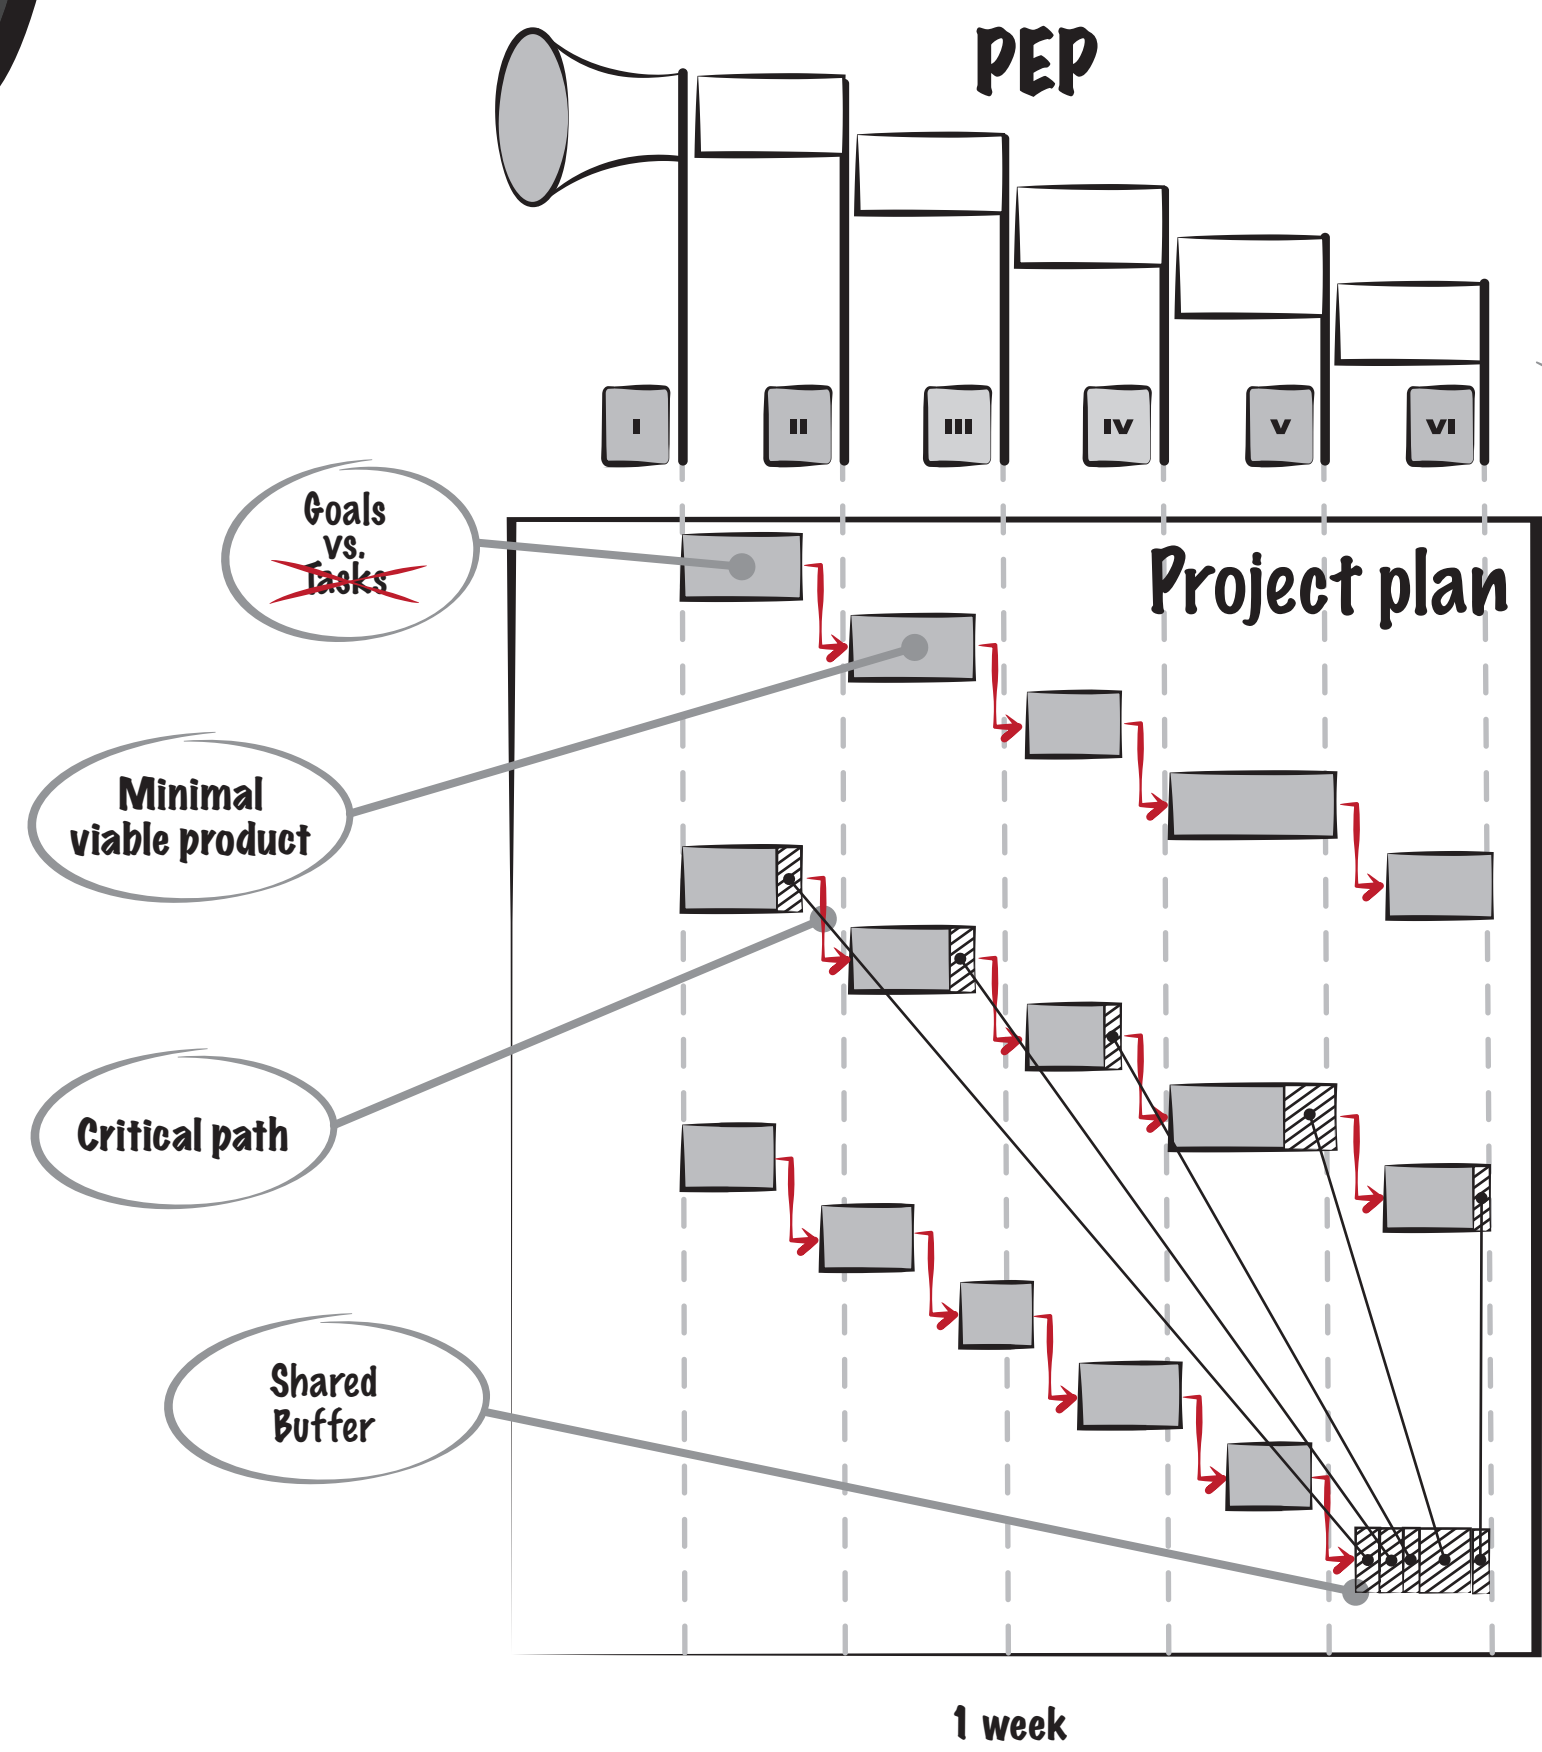

AGILE PIPELINE MANAGEMENT

SINGLE PROJECT MANAGEMENT

PEP → Projectplan → Stage → Sprint

STAGE PLAN SINGLE-PROJECT

3 months

SPRINT PLANNING

2 weeks