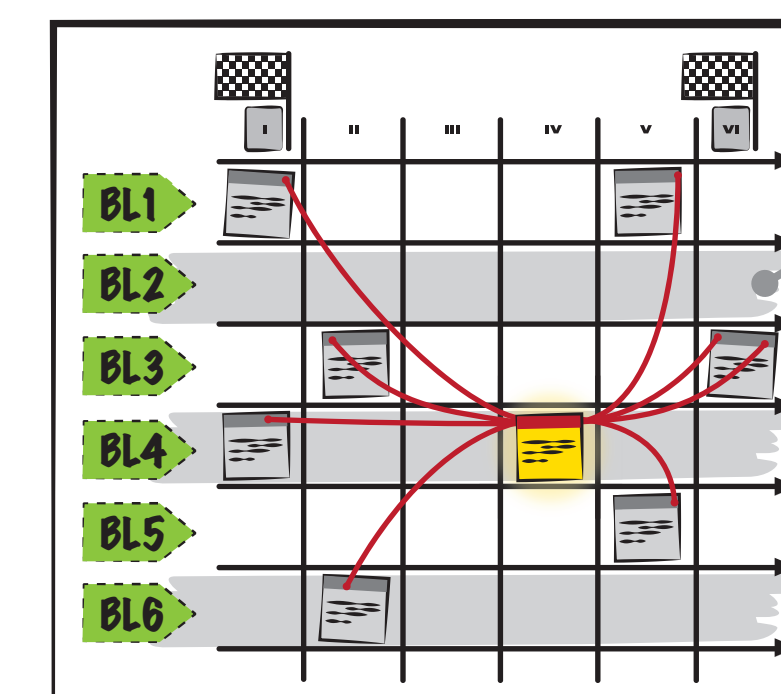

AGILE PIPELINE MANAGEMENT

SINGLE PROJECT MANAGEMENT

PEP → Projectplan → Stage → Sprint

STAGE PLAN SINGLE-PROJECT

3 months

SPRINT PLANNING

2 weeks