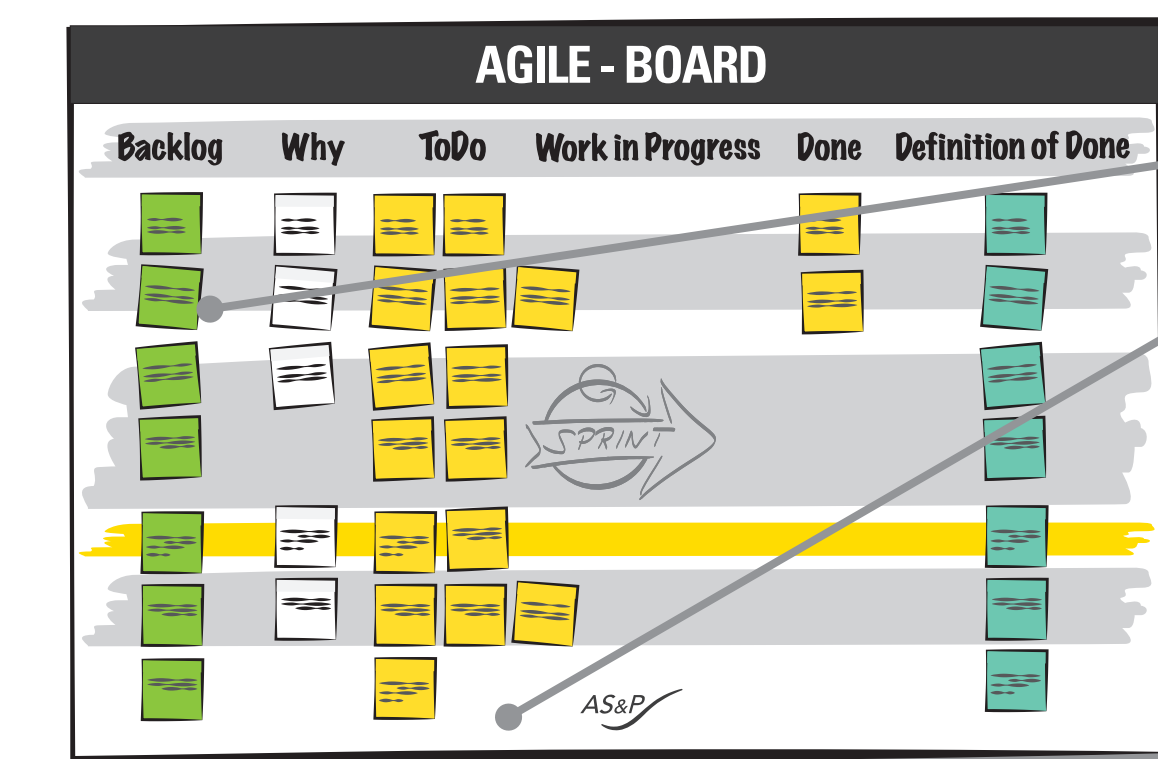

AGILE PIPELINE MANAGEMENT

SINGLE PROJECT MANAGEMENT

PEP → Projectplan → Stage → Sprint

STAGE PLAN SINGLE-PROJECT

3 months

SPRINT PLANNING

2 weeks